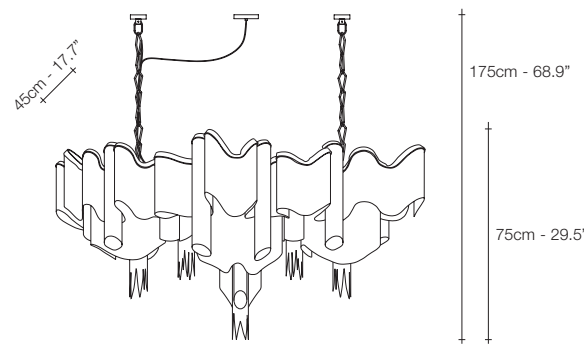

Stream, Iridescent *Light.*

A stunning design from Christian Lava, Stream is an impressive presence in any room. Stream's design exploits the physical characteristics of the materials used to envelop a room in a unique, immersive light. Here, an elegant thin metal chain appear to flow down from the undulating, nickel-plated frame. These cascading tiers project a streaking, yet tranquil, shadow throughout the room. Design Christian Lava.

Ø30cm - 11.8"
J54S

Ø80cm - 31.5"
J51S

Ø110cm - 43.3"
J50S

140cm - 55.1"
J52S

J70L

J60A

J65P

NICKEL