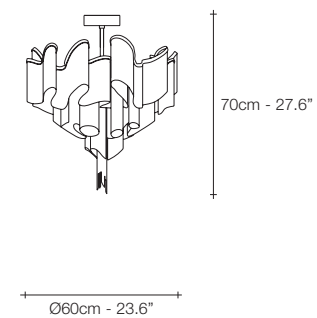

Stream, Iridescent *Light.*

A stunning design from Christian Lava, Stream is an impressive presence in any room. Stream's design exploits the physical characteristics of the materials used to envelop a room in a unique, immersive light. Here, an elegant thin metal chain appear to flow down from the undulating, nickel-plated frame. These cascading tiers project a streaking, yet tranquil, shadow throughout the room. Design Christian Lava.

Ø30cm - 11.8"
J54S

Ø80cm - 31.5"
J51S

Ø110cm - 43.3"
J50S

140cm - 55.1"
J52S

J70L

J60A

J65P

NICKEL