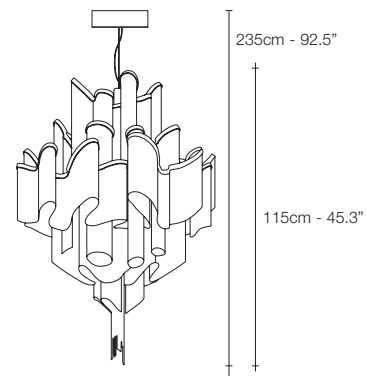

Stream, Iridescent *Light.*

A stunning design from Christian Lava, Stream is an impressive presence in any room. Stream's design exploits the physical characteristics of the materials used to envelop a room in a unique, immersive light. Here, an elegant thin metal chain appear to flow down from the undulating, nickel-plated frame. These cascading tiers project a streaking, yet tranquil, shadow throughout the room. Design Christian Lava.

Ø30cm - 11.8"
J54S

Ø80cm - 31.5"
J51S

Ø110cm - 43.3"
J50S

140cm - 55.1"
J52S

J70L

J60A

J65P

NICKEL