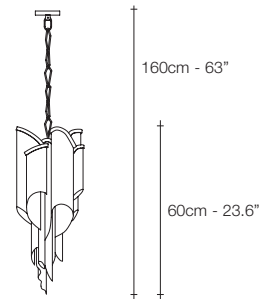

Stream, Iridescent *Light.*

A stunning design from Christian Lava, Stream is an impressive presence in any room. Stream's design exploits the physical characteristics of the materials used to envelop a room in a unique, immersive light. Here, an elegant thin metal chain appear to flow down from the undulating, nickel-plated frame. These cascading tiers project a streaking, yet tranquil, shadow throughout the room. Design Christian Lava.

Ø30cm - 11.8"
J54S

Ø80cm - 31.5"
J51S

Ø110cm - 43.3"
J50S

140cm - 55.1"
J52S

J70L

J60A

J65P

NICKEL