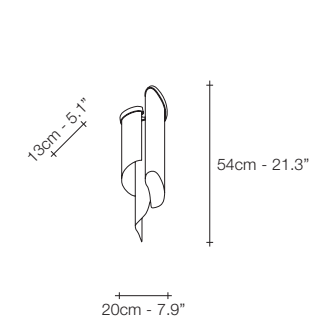

Stream, Iridescent *Light.*

A stunning design from Christian Lava, Stream is an impressive presence in any room. Stream's design exploits the physical characteristics of the materials used to envelop a room in a unique, immersive light. Here, an elegant thin metal chain appear to flow down from the undulating, nickel-plated frame. These cascading tiers project a streaking, yet tranquil, shadow throughout the room. Design Christian Lava.

Ø30cm - 11.8"
J54S

Ø80cm - 31.5"
J51S

Ø110cm - 43.3"
J50S

140cm - 55.1"
J52S

J70L

J60A

J65P

NICKEL