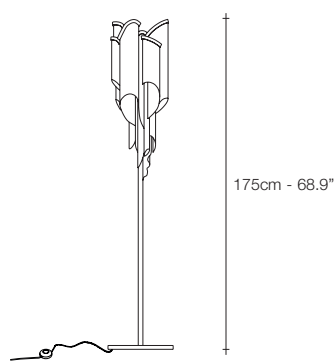

Stream, Iridescent *Light.*

A stunning design from Christian Lava, Stream is an impressive presence in any room. Stream's design exploits the physical characteristics of the materials used to envelop a room in a unique, immersive light. Here, an elegant thin metal chain appear to flow down from the undulating, nickel-plated frame. These cascading tiers project a streaking, yet tranquil, shadow throughout the room. Design Christian Lava.

Ø30cm - 11.8"
J54S

Ø80cm - 31.5"
J51S

Ø110cm - 43.3"
J50S

140cm - 55.1"
J52S

J70L

J60A

J65P

NICKEL