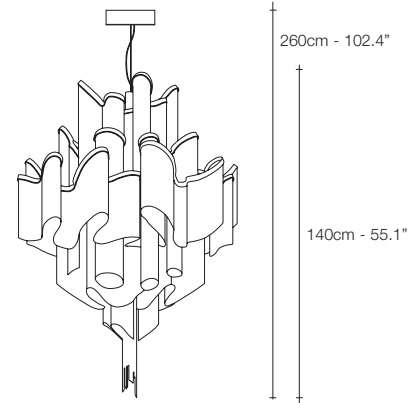

Stream, Iridescent *Light.*

A stunning design from Christian Lava, Stream is an impressive presence in any room. Stream's design exploits the physical characteristics of the materials used to envelop a room in a unique, immersive light. Here, an elegant thin metal chain appear to flow down from the undulating, nickel-plated frame. These cascading tiers project a streaking, yet tranquil, shadow throughout the room. Design Christian Lava.

Ø30cm - 11.8"
J54S

Ø80cm - 31.5"
J51S

Ø110cm - 43.3"
J50S

140cm - 55.1"
J52S

J70L

J60A

J65P

NICKEL